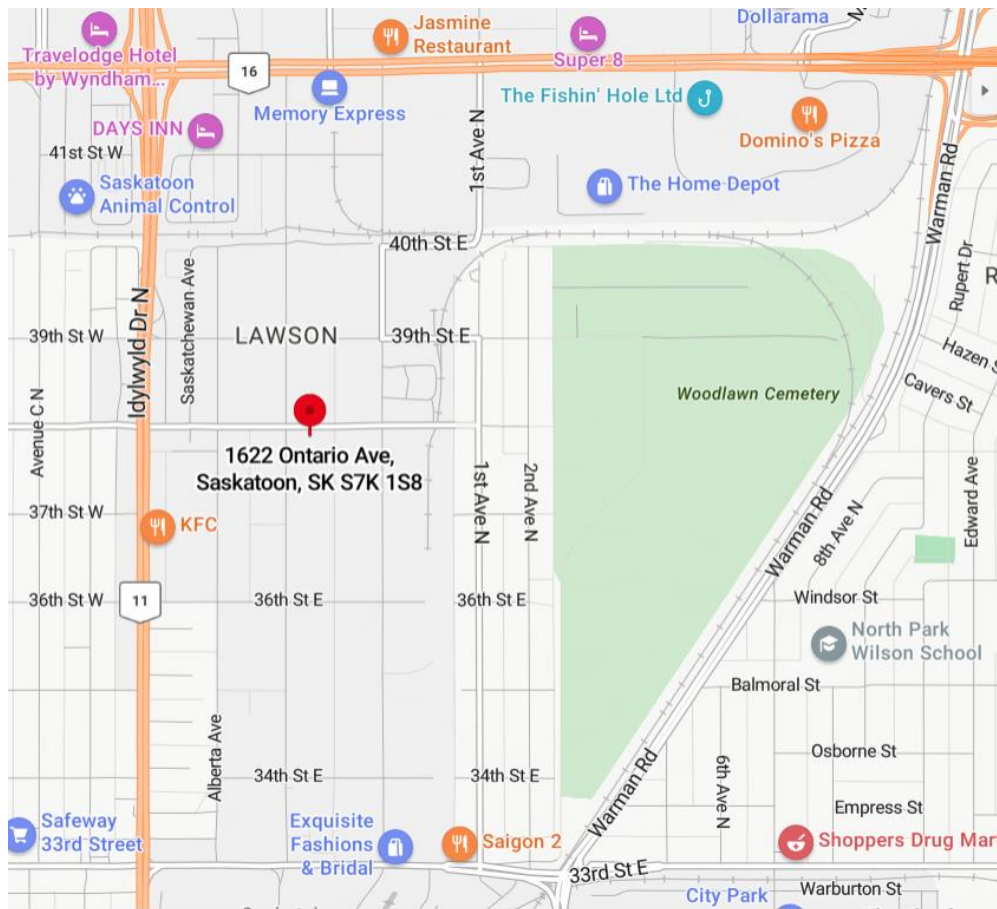

Directions to The Princess Shop

Address: 1622 Ontario Avenue (Unit 12)

We are located in a grey building complex with a green roof. We are in the center of the complex – drive in through the gates into the middle of the complex. We are in the corner in unit 12 beside a company called NextGen.

- **Directions from Circle Drive:** Turn south on Quebec Avenue (at Arby's restaurant), right on 38th Street and left on Ontario Avenue. Our building is on your immediate left.
- **Directions from Idylwyld Drive:** Turn east on 38th Street and right on Ontario Ave. Our building is on your immediate left.
- **Directions from 33rd Street:** Turn north on Ontario Ave

38th St E

38th St E

Ontario Ave

Quebec Ave

1622 Ontario Ave,
Saskatoon, SK S7K 1S8

Drive through gates →

Building Sign on
Ontario Ave

The Princess Shop
(Unit 12)

NextGen

Ontario Ave